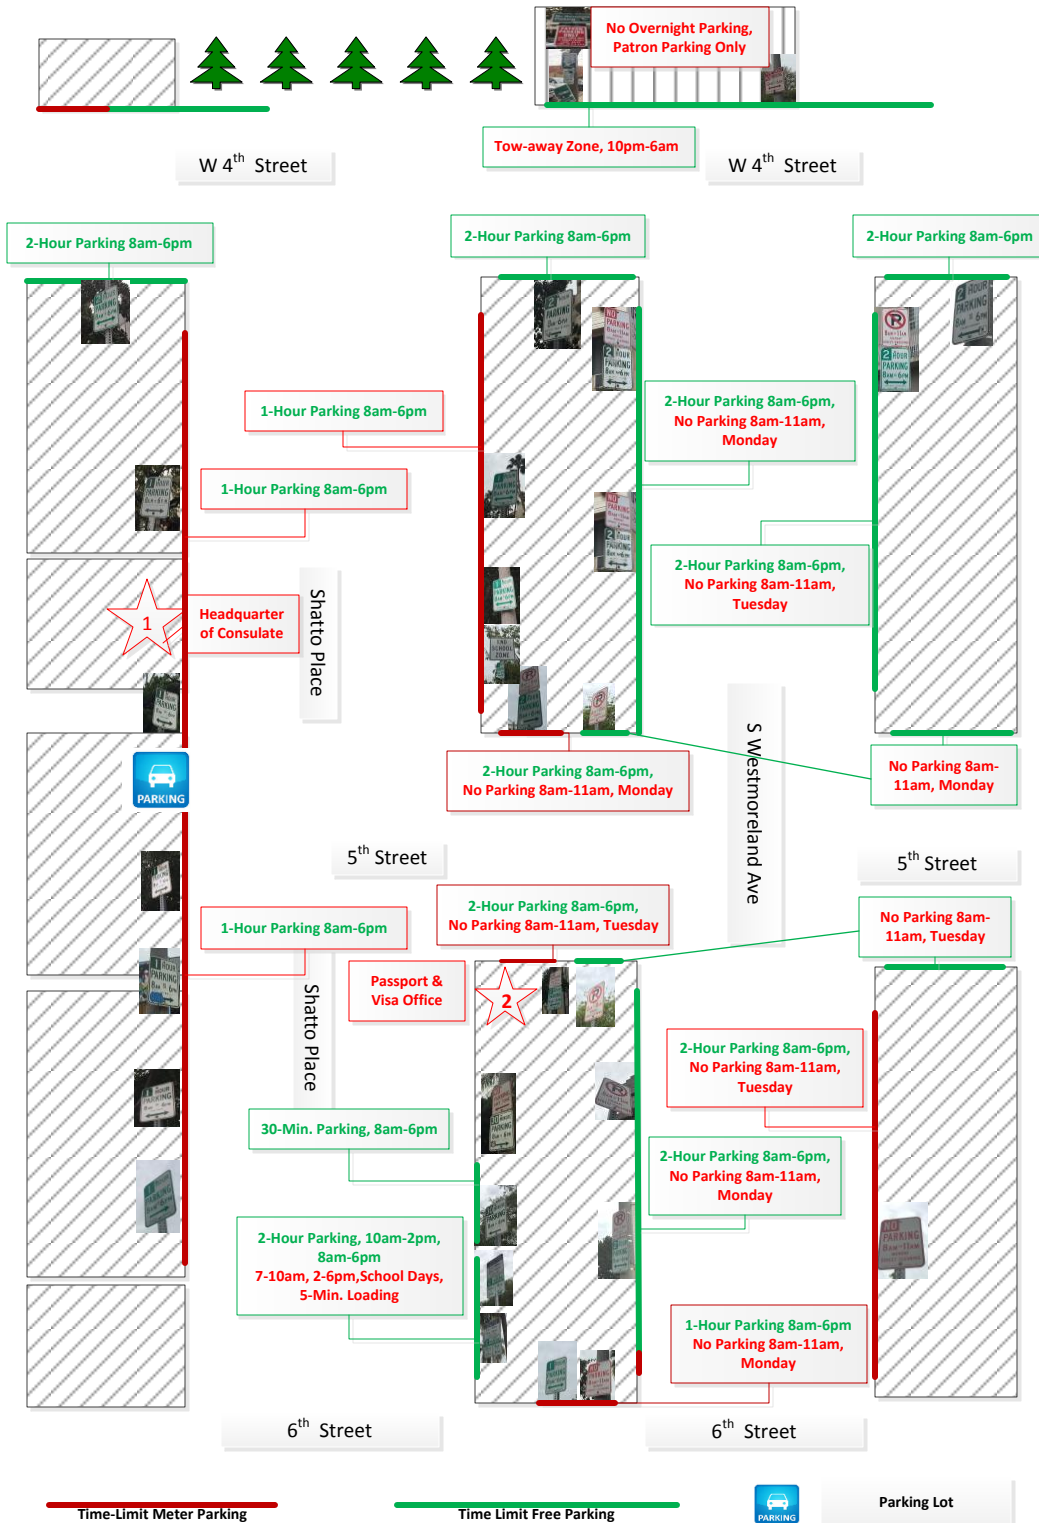

Schematic Diagram of Parking Places near Chinese Consulate General in Los Angeles

Note: This schematic diagram of parking places near Chinese Consulate General in Los Angeles is for your reference only. All the information is subjected to change without notice. Visitors should follow up restrictions by parking authorities, pay fees and take all the responsibilities themselves. Chinese Consulate in LA. March 2018